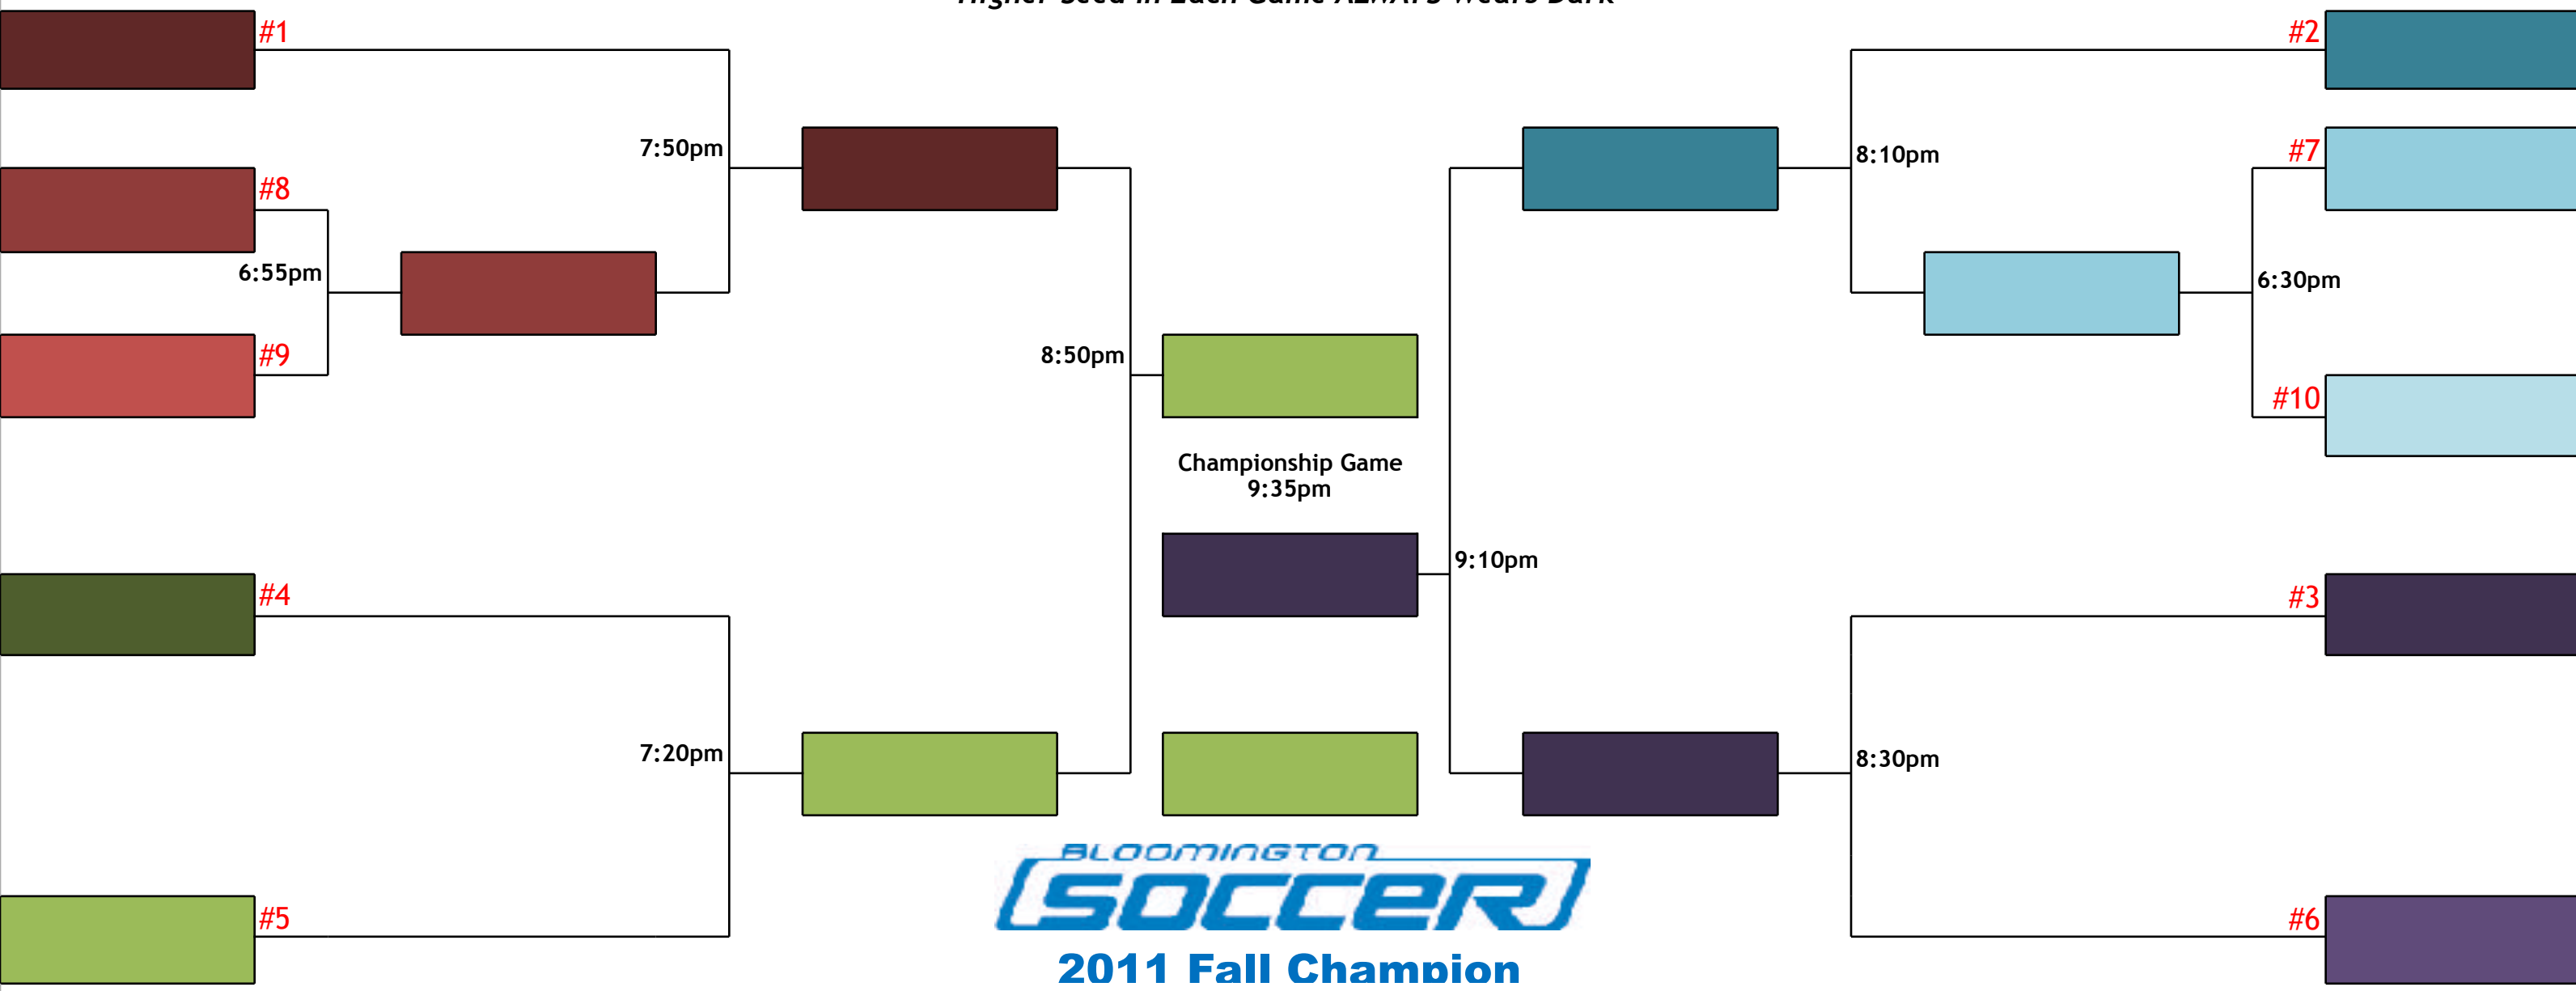

Sun, Dec 2, 18

7pm	Rosario Juniors		vs	Brooklyn Nets	
7:45PM	unCOACHables		vs	USAIbania	
8:30PM	Bloomington Int.		Vs	Fake Madrid	
9:15PM	Ivory Toast		Vs	Mickey's Maestros	

Final Pairings will be determined after Dec. 2 games

ROSTERS

Up to 13 players permitted per roster
Roster is locked after 3rd game of season

SCORING

Teams earn 3 points for a WIN, 1 for a TIE
Teams earn 1 point for each goal scored
(5 "goal" points max)

STANDINGS

Team point totals after game 5 determine
Match Weeks 6 game placement

Tie Breaker: W/L, Head-to-Head, GA &

Higher Seed In Each Game ALWAYS Wears Dark

TOURNAMENT PLAY Reminders: Games Begin On-Time; Single-Elimination Format; All Games Are 20-Minutes On A Running Clock (No Halftime); Tied Games Settled With 3-v-3 On Golden Goal (Subs Permitted - GK Only On Dead Ball & From The Bench)
 Cautions/Ejections: In Regulation, Same As Regular Season - In Overtime, Teams Play With At Least 2 Players For Duration Of Penalty (All Ejected Players Subject To Suspension Next Game)
 Use Players Rostered To Your Team Only - Violation Will Result In A Forfeit
 Note: Higher Seeds wear dark, lower seeds wear light

Pts	W/L	TEAM	SEED
37	4-0-1	RUMBA	1
36	4-0-1	DACHA	2
22	3-2	FIJI	3
18	2-3	ott Bro	4
15	0-5	s On A	5
13	2-3	y Wam	6
7	1-4	Machi's	7

University Premier League Tournament

Higher (Better) Seed In Each Game ALWAYS Wears Dark