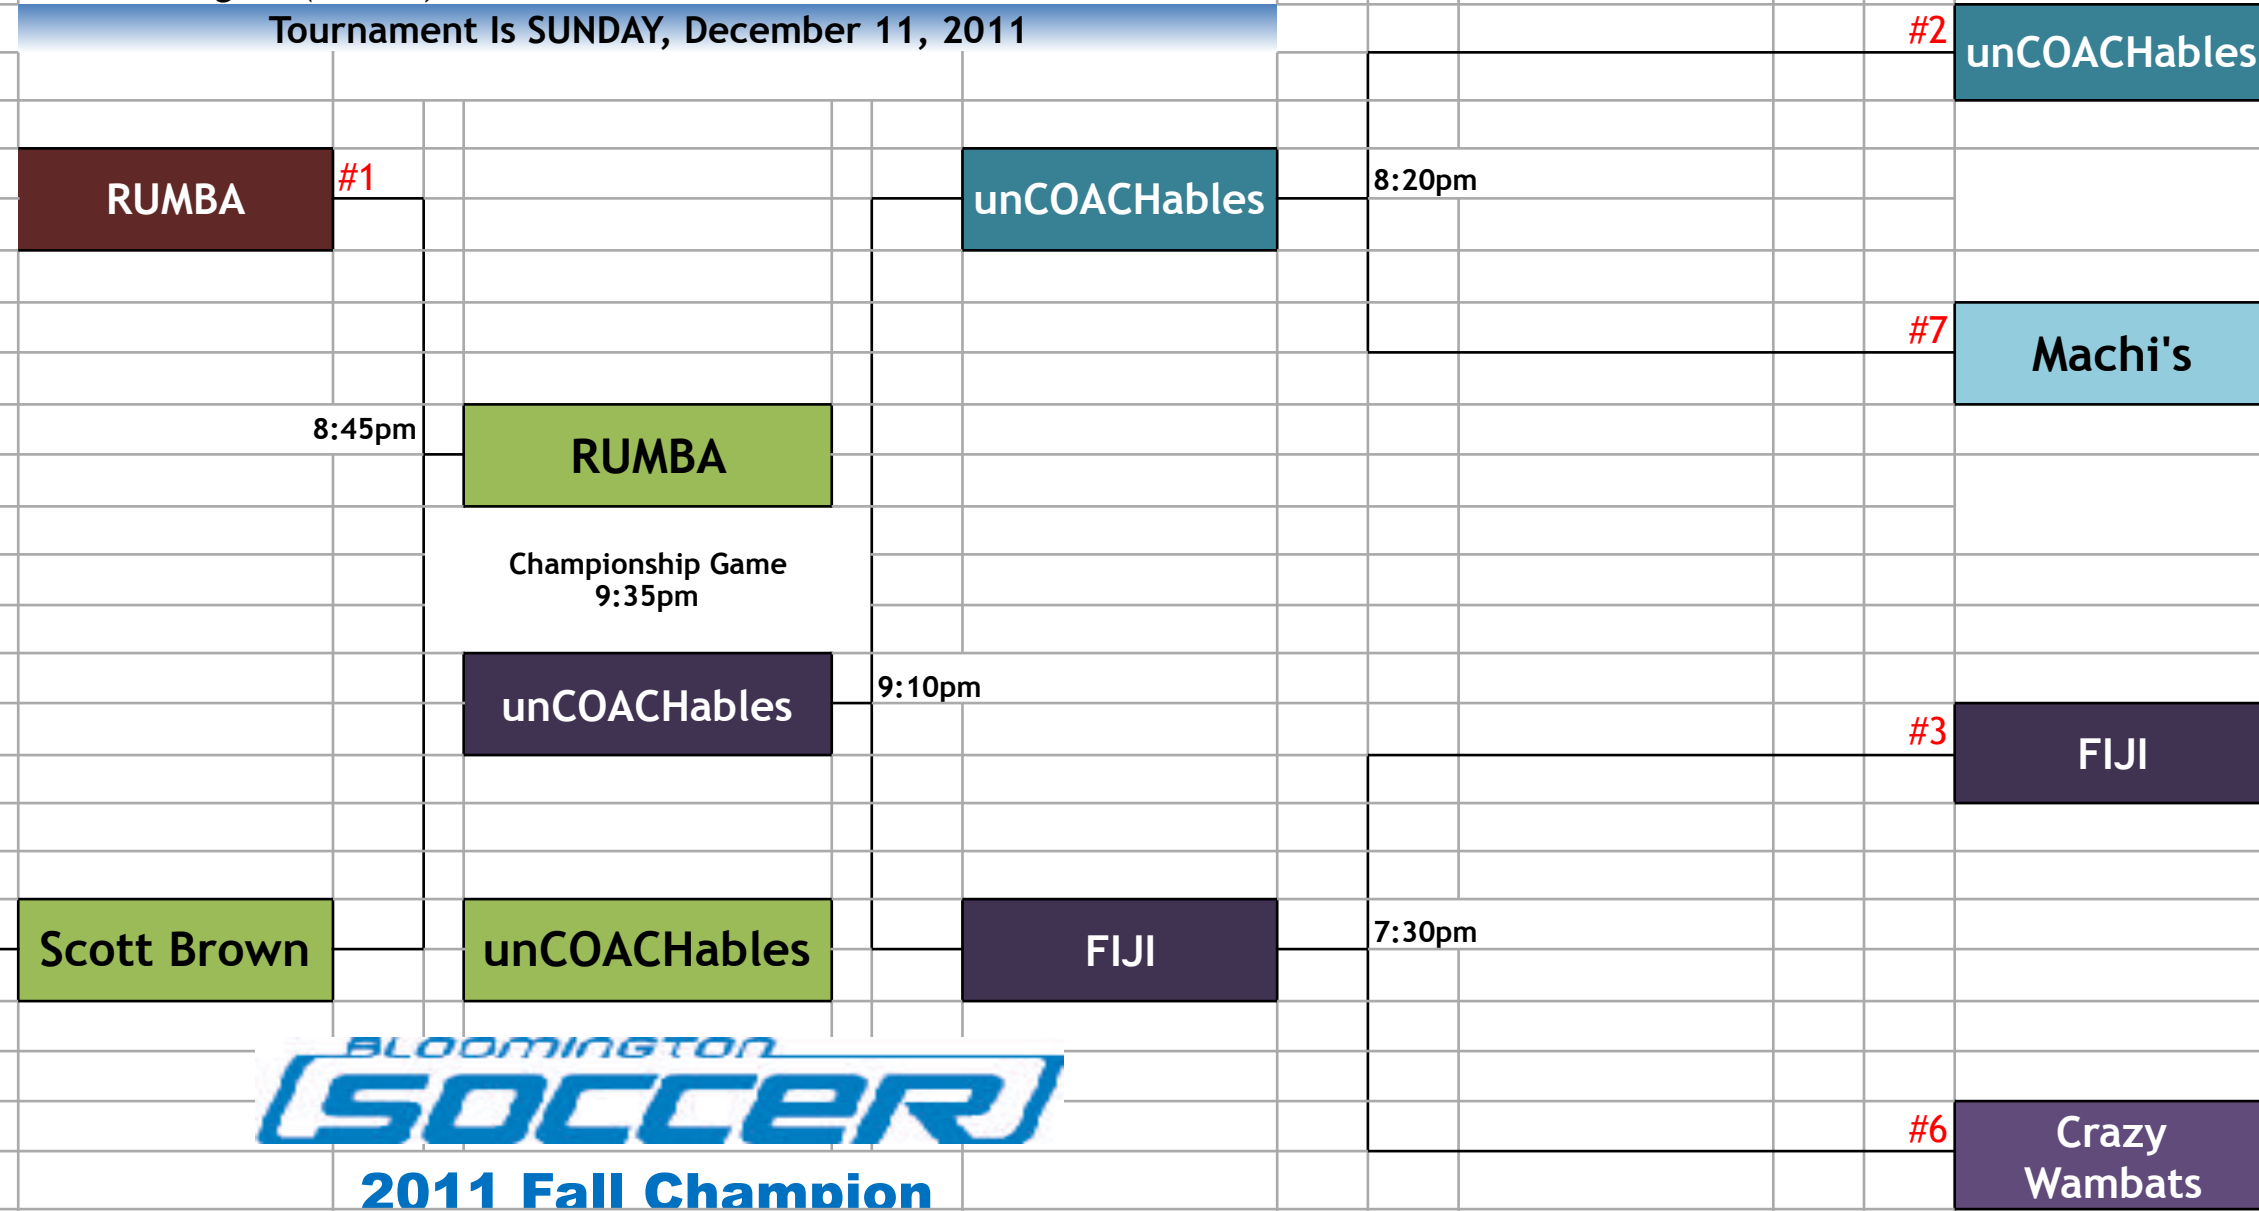

Sun, Nov 11, 18

7pm	Brooklyn Nets	2	vs	unCOACHables	1
7:45	Fake Madrid	W	vs	USAIbania	F
8:30PM	Ivory Toast	6	Vs	Mickey's Maestros	2
9:15PM	Bloomington Int.	7	Vs	Rosario Juniors	3

Sun, Nov 25, 18

7pm	unCOACHables		vs	Rosario Juniors	
7:45PM	Fake Madrid		vs	Mickey's Maestros	
8:30PM	Bloomington Int.		Vs	Ivory Toast	
9:15AM	USAIbania		Vs	Brooklyn Nets	
10pm	Ivory Toast.		vs.	USAIbania	

Sun, Dec 2, 18

7pm	Rosario Juniors		vs	Brooklyn Nets	
7:45PM	unCOACHables		vs	USAIbania	
8:30PM	Bloomington Int.		Vs	Fake Madrid	
9:15PM	Ivory Toast		Vs	Mickey's Maestros	

Final Pairings will be determined after Dec. 2 games

Team point totals after game 5 determine
Match Weeks 6 game placement

Tie Breaker: W/L, Head-to-Head, GA &

Higher Seed In Each Game ALWAYS Wears Dark

TOURNAMENT PLAY Reminders: Games Begin On-Time; Single-Elimination Format; All Games Are 20-Minutes On A Running Clock (No Halftime); Tied Games Settled With 3-v-3 On Golden Goal (Subs Permitted - GK Only On Dead Ball & From The Bench)
 Cautions/Ejections: In Regulation, Same As Regular Season - In Overtime, Teams Play With At Least 2 Players For Duration Of Penalty (All Ejected Players Subject To Suspension Next Game)
 Use Players Rostered To Your Team Only - Violation Will Result In A Forfeit
 Note: Higher Seeds wear dark, lower seeds wear light

Tournament Is SUNDAY, December 11, 2011

37	4-0-1	RUMBA
36	4-0-1	unCOACHables
22	3-2	FIJI
18	2-3	Scott Brown
15	0-5	Snakes On A Field
13	2-3	Crazy Wambats
7	1-4	Machi's

TOURNAMENT PLAY Reminders: Games Begin On-Time; Single-Elimination Format; All Games Are 20-Minutes On A Running Clock (No Halftime); Tied Games Settled With 3-v-3 On Golden Goal (Subs Permitted - GK Only On Dead Ball & From The Bench)