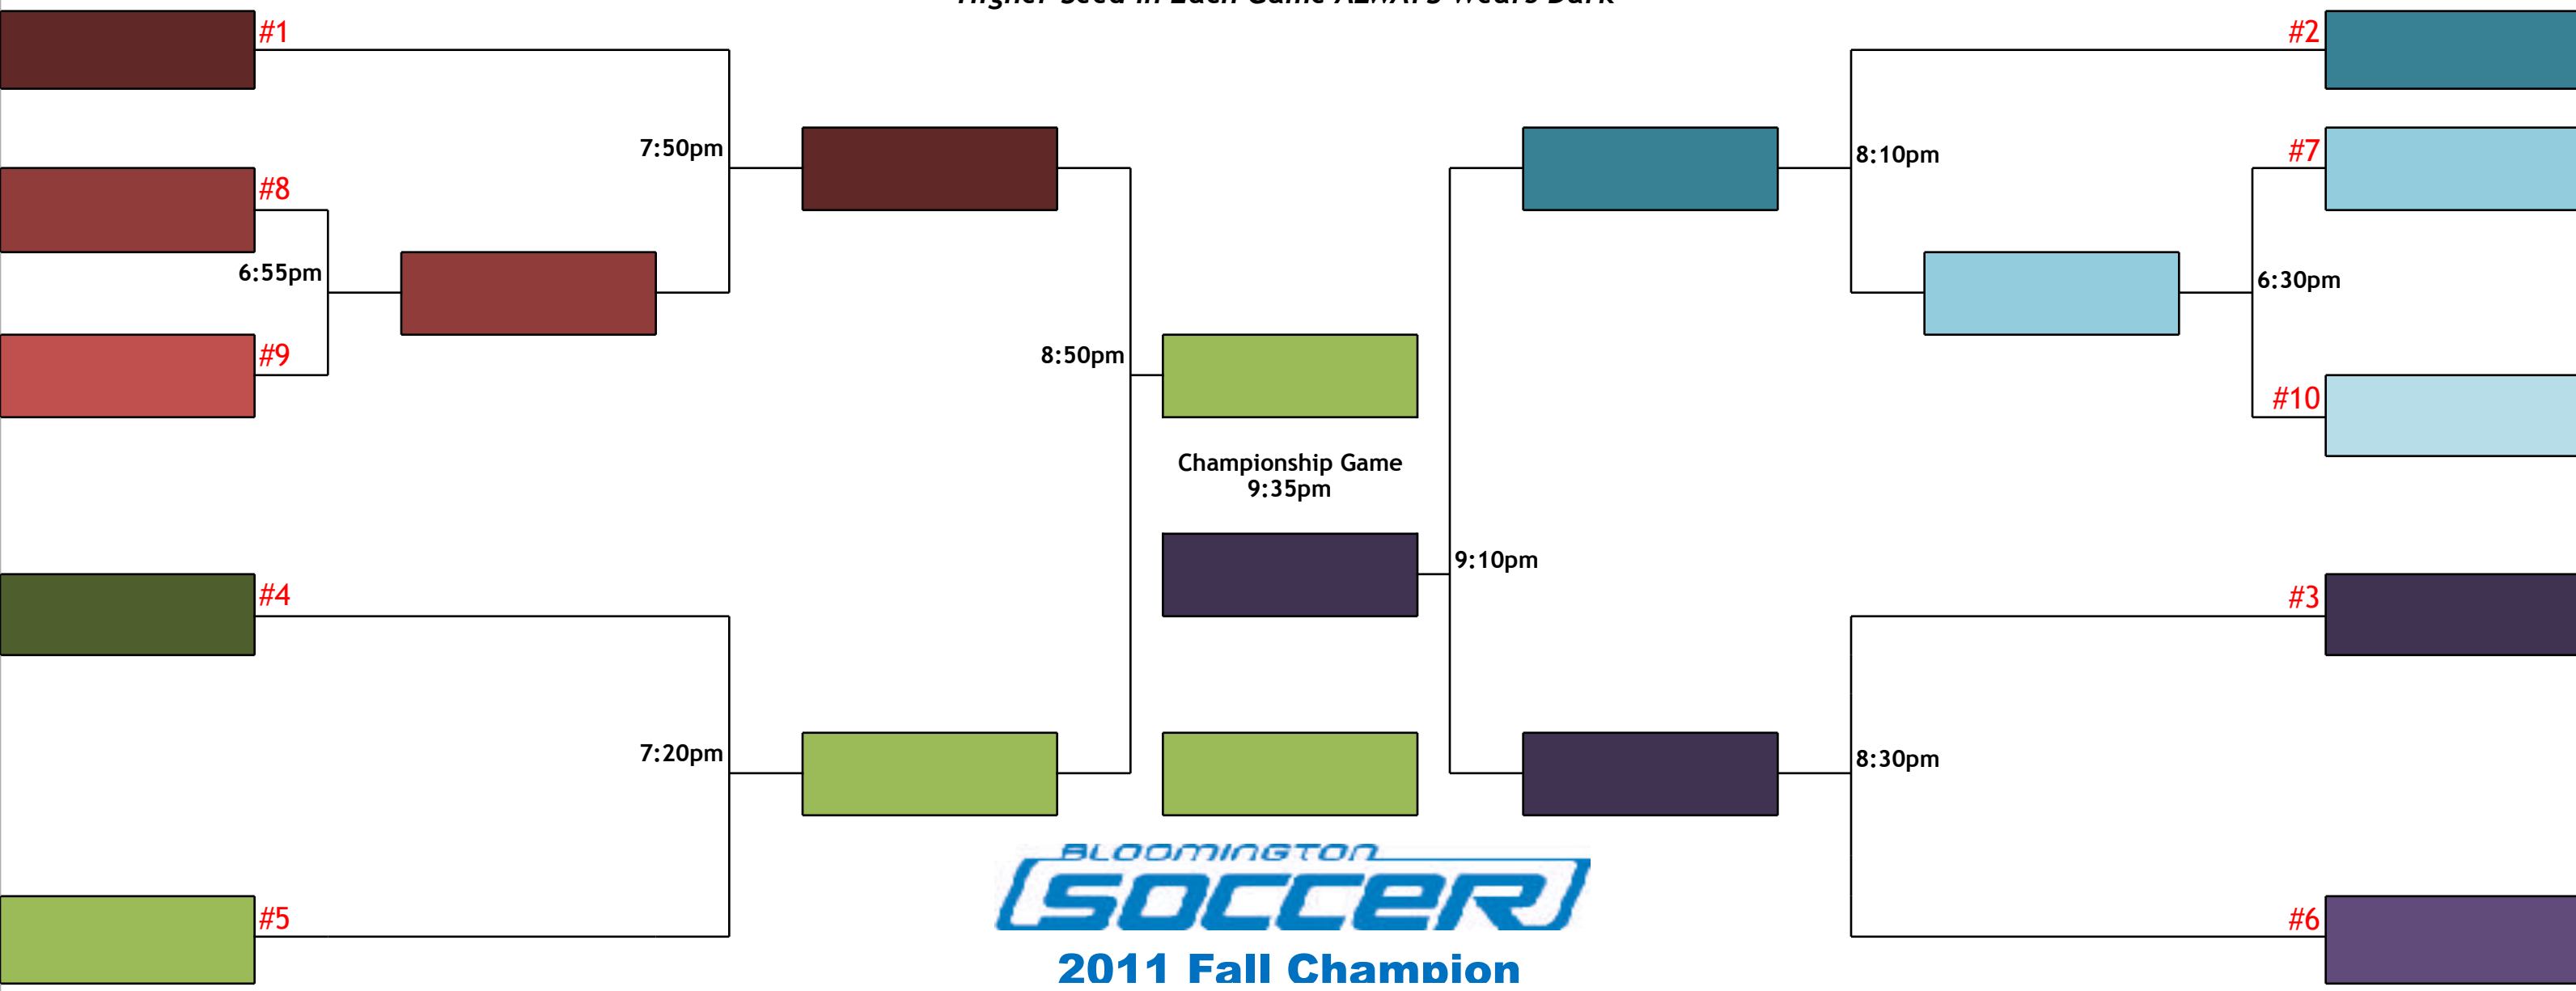

UNIFORMS

Wear DARK if your team is listed to the left
Wear WHITE if your team is listed to right
GOALKEEPERS must wear unique color

Teams may wear solid color regardless of schedule placement, as long as it doesn't conflict with opponent's jerseys.

ROSTERS

Up to 13 players permitted per roster
Roster is locked after 3rd game of season

SCORING

Teams earn 3 points for a WIN, 1 for a TIE
Teams earn 1 point for each goal scored
(5 "goal" points max)

STANDINGS

Team point totals after game 7 determine tournament seed

Tie Breaker: W/L, Head-to-Head, GA & most-recent result

TOURNAMENT is January 17, 2018

Single-Elimination, Games are 20 minutes

Higher Seed In Each Game ALWAYS Wears Dark