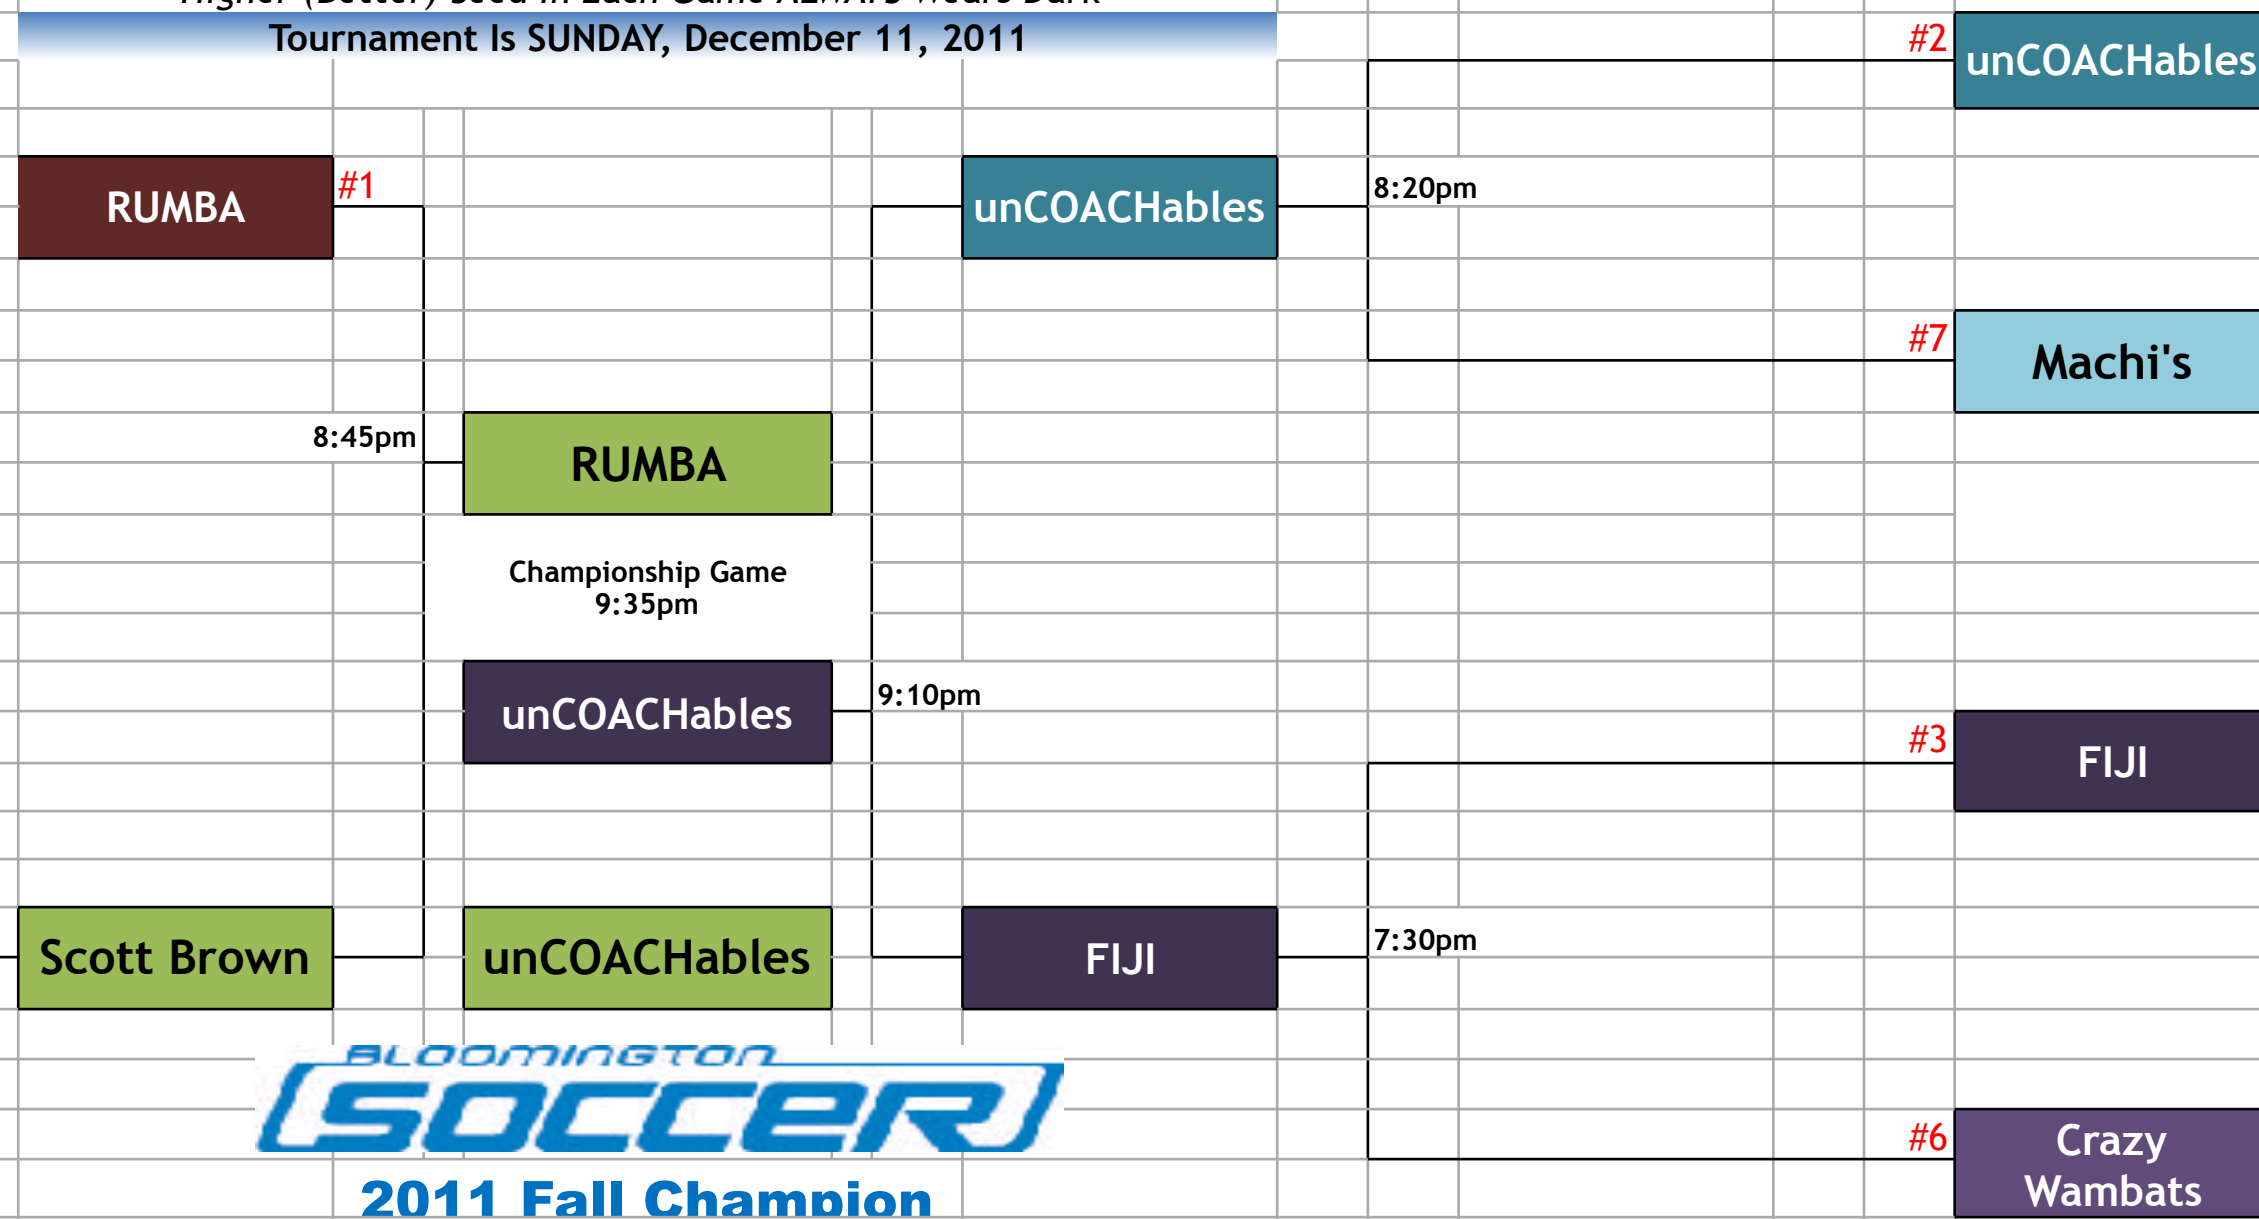

Team point totals after game 7 determine tournament seed

Tie Breaker: W/L, Head-to-Head, GA & most-recent result

TOURNAMENT is January 17, 2018

Single-Elimination, Games are 20 minutes

Higher Seed In Each Game ALWAYS Wears Dark

Tournament Is SUNDAY, December 11, 2011

37	4-0-1	RUMBA
36	4-0-1	unCOACHables
22	3-2	FIJI
18	2-3	Scott Brown
15	0-5	Snakes On A Field
13	2-3	Crazy Wambats
7	1-4	Machi's

TOURNAMENT PLAY Reminders: Games Begin On-Time; Single-Elimination Format; All Games Are 20-Minutes On A Running Clock (No Halftime); Tied Games Settled With 3-v-3 On Golden Goal (Subs Permitted - GK Only On Dead Ball & From The Bench)