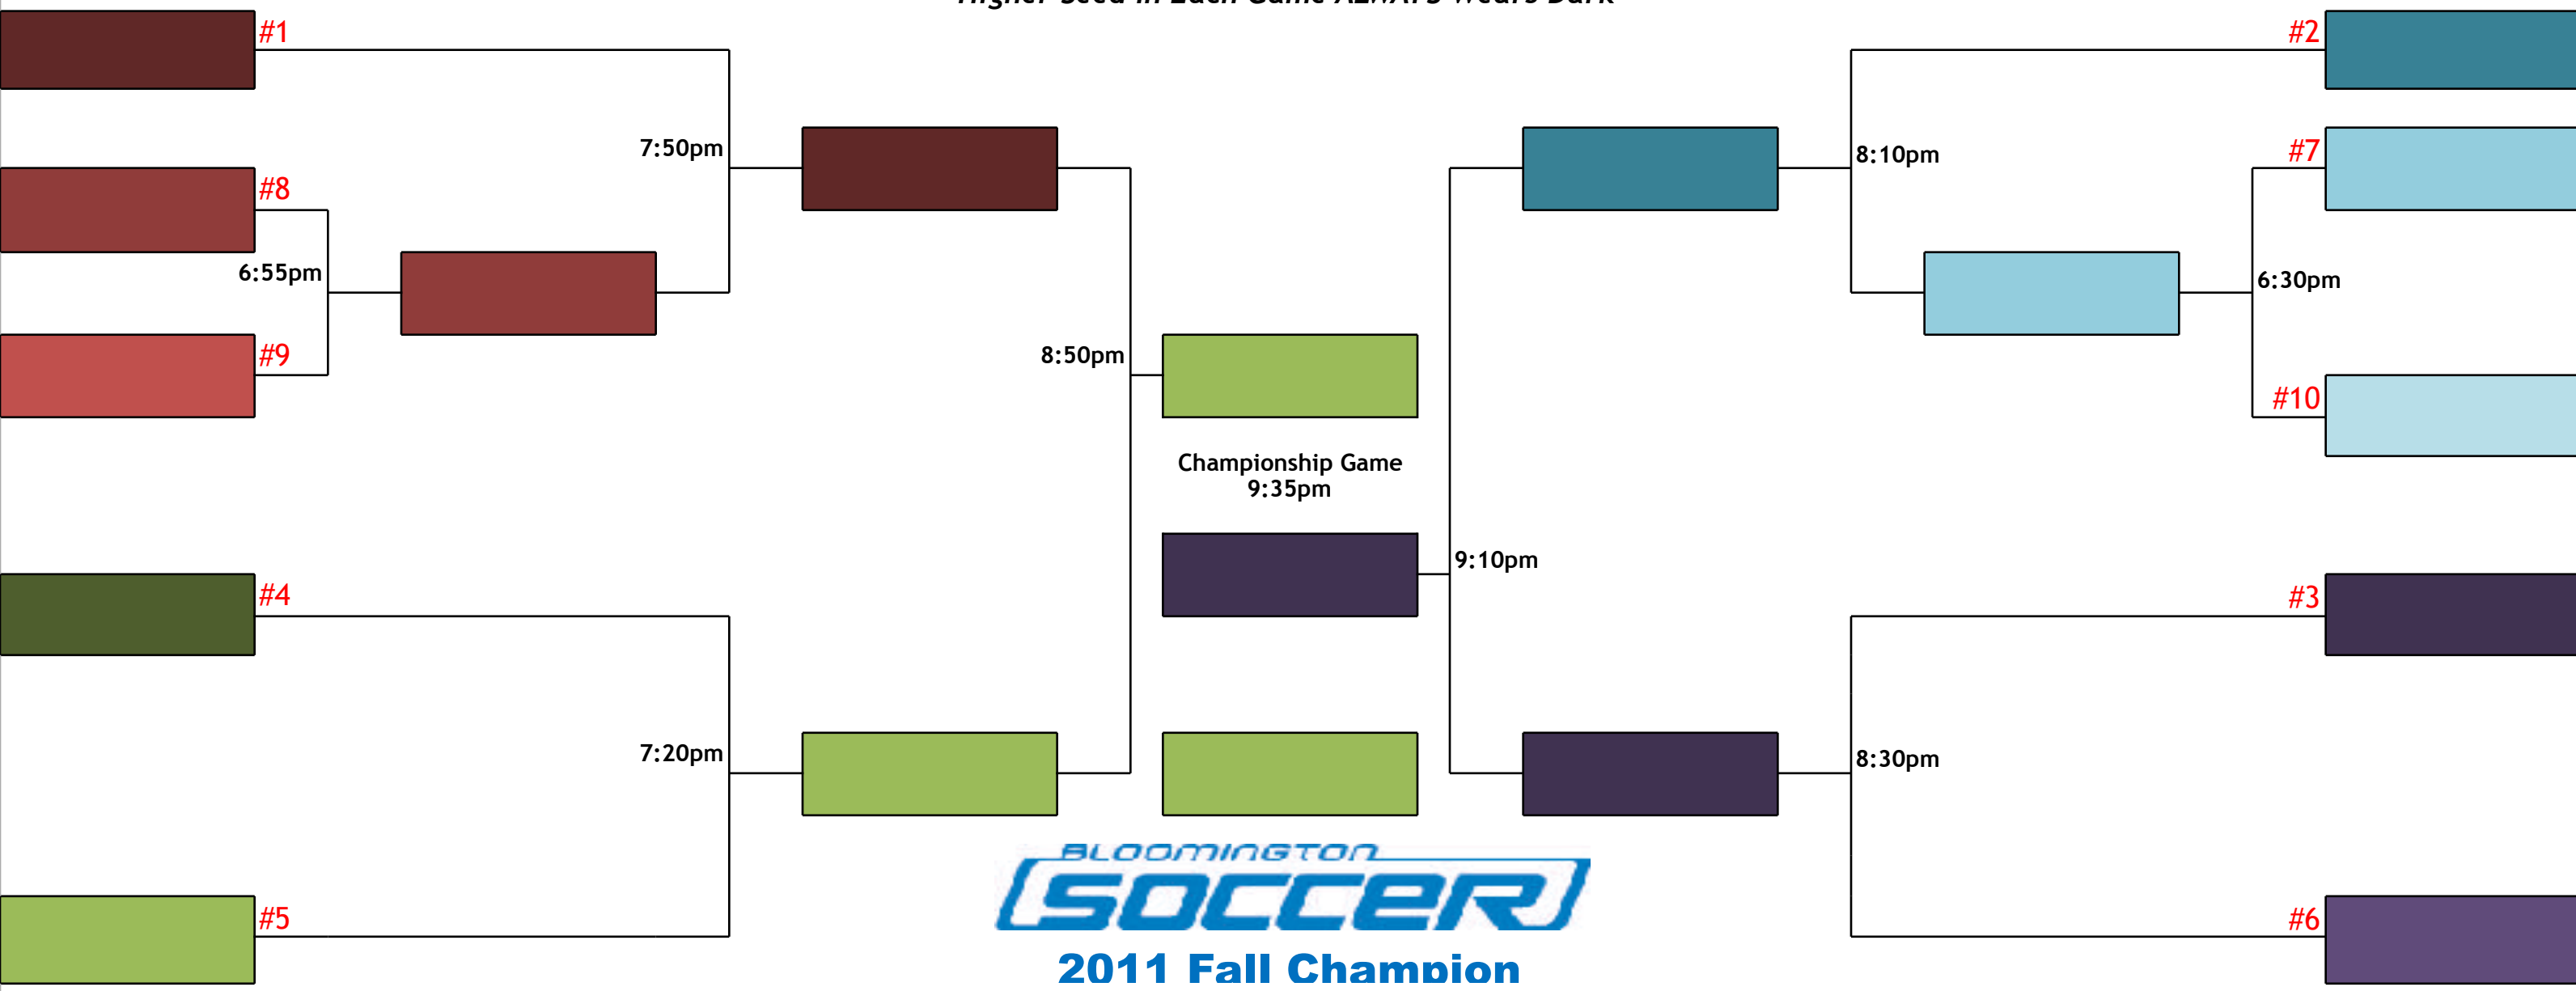

**UNIFORMS**

Wear DARK if your team is listed to the left  
Wear WHITE if your team is listed to right  
GOALKEEPERS must wear unique color

Teams may wear solid color regardless of schedule placement, as long as it doesn't conflict with opponent's jerseys.

**ROSTERS**

Up to 13 players permitted per roster  
Roster is locked after 3rd game of season

**SCORING**

Teams earn 3 points for a WIN, 1 for a TIE  
Teams earn 1 point for each goal scored  
(5 "goal" points max)

**STANDINGS**

Team point totals after game 7 determine tournament seed

Tie Breaker: W/L, Head-to-Head, GA & most-recent result

TOURNAMENT - January 15, 2019  
Single-Elimination

Higher Seed In Each Game ALWAYS Wears Dark