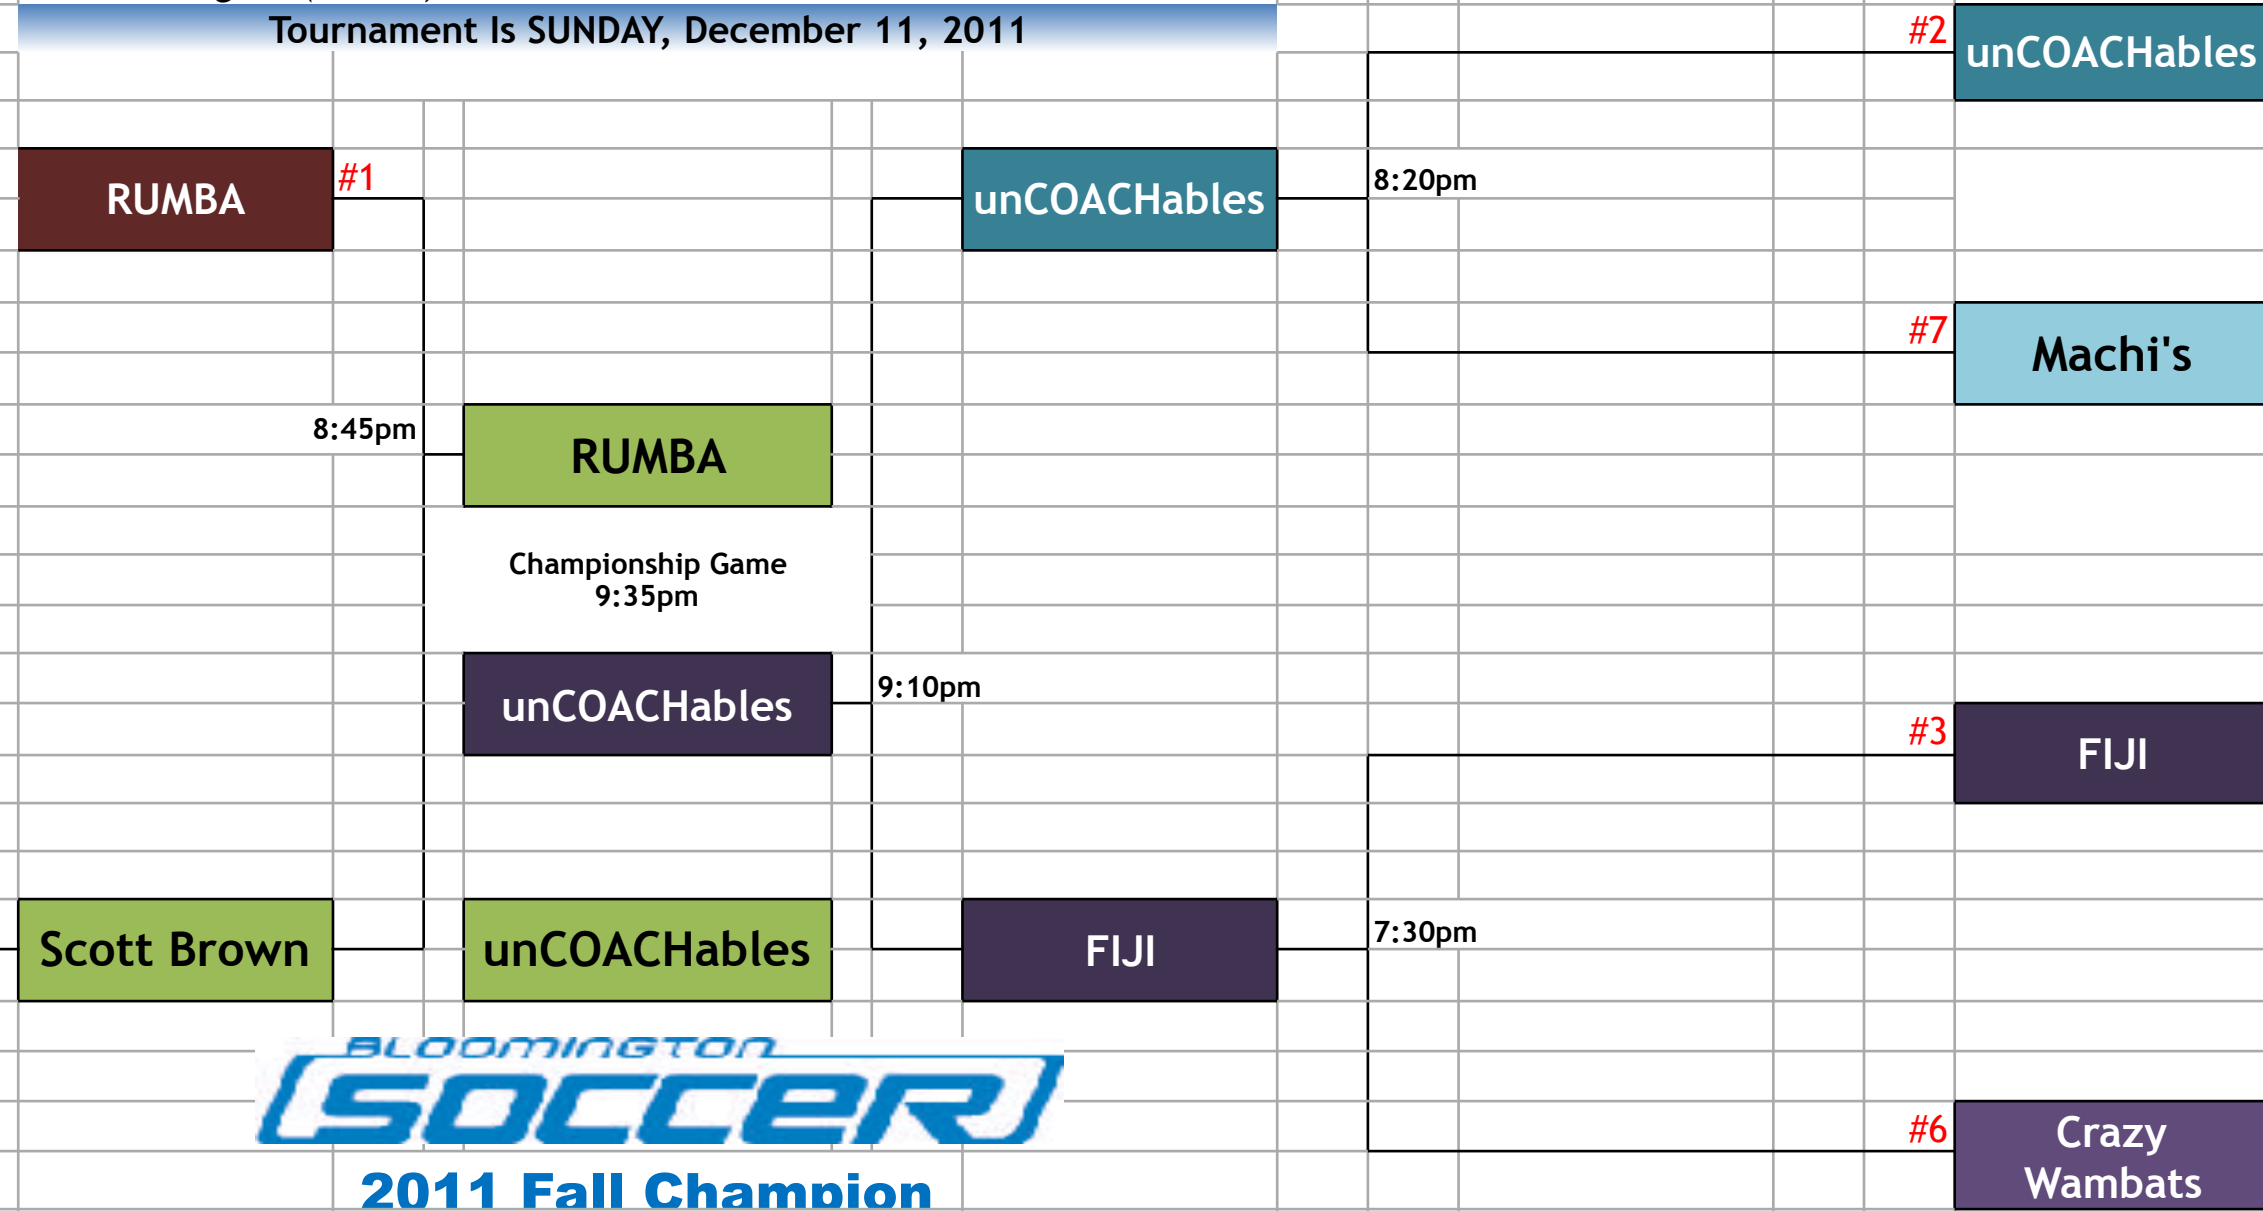

2011 Fall Champion

TOURNAMENT PLAY Reminders: Games Begin On-Time; Single-Elimination Format; All Games Are 20-Minutes On A Running Clock (No Halftime); Tied Games Settled With 3-v-3 On Golden Goal (Subs Permitted - GK Only On Dead Ball & From The Bench)

Cautions/Ejections: In Regulation, Same As Regular Season - In Overtime, Teams Play With At Least 2 Players For Duration Of Penalty (All Ejected Players Subject To Suspension Next Game) Use Players Rostered To Your Team Only - Violation Will Result In A Forfeit

Note: Higher Seeds wear dark, lower seeds wear light