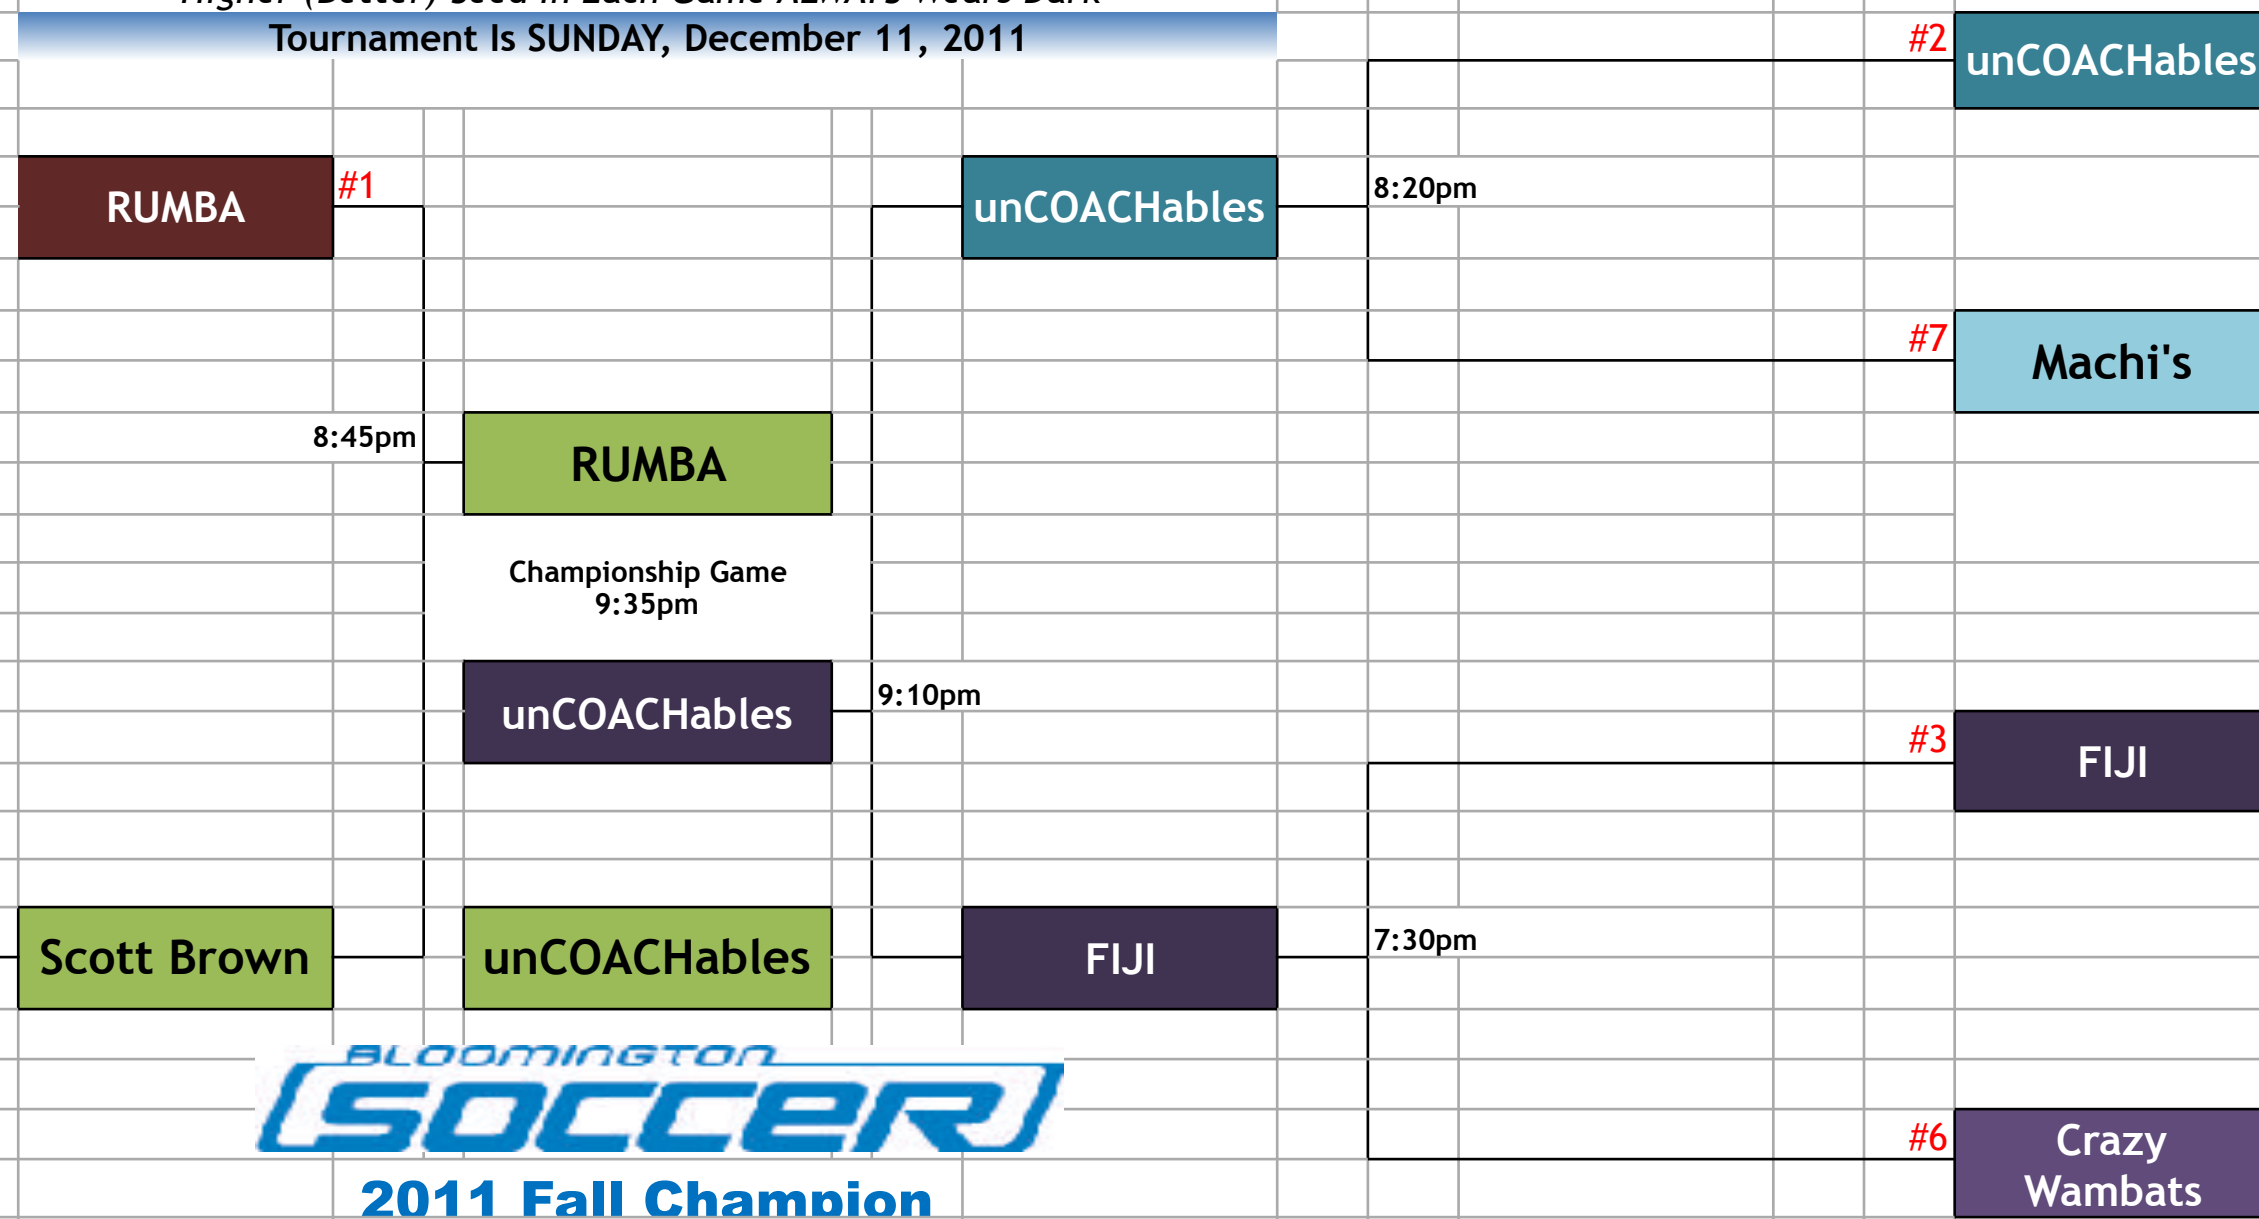

TOURNAMENT PLAY Reminders: Games Begin On-Time; Single-Elimination Format; All Games Are 20-Minutes On A Running Clock (No Halftime); Tied Games Settled With 3-v-3 On Golden Goal (Subs Permitted - GK Only On Dead Ball & From The Bench)

Cautions/Ejections: In Regulation, Same As Regular Season - In Overtime, Teams Play With At Least 2 Players For Duration Of Penalty (All Ejected Players Subject To Suspension Next Game) Use Players Rostered To Your Team Only - Violation Will Result In A Forfeit

Note: Higher Seeds wear dark, lower seeds wear light