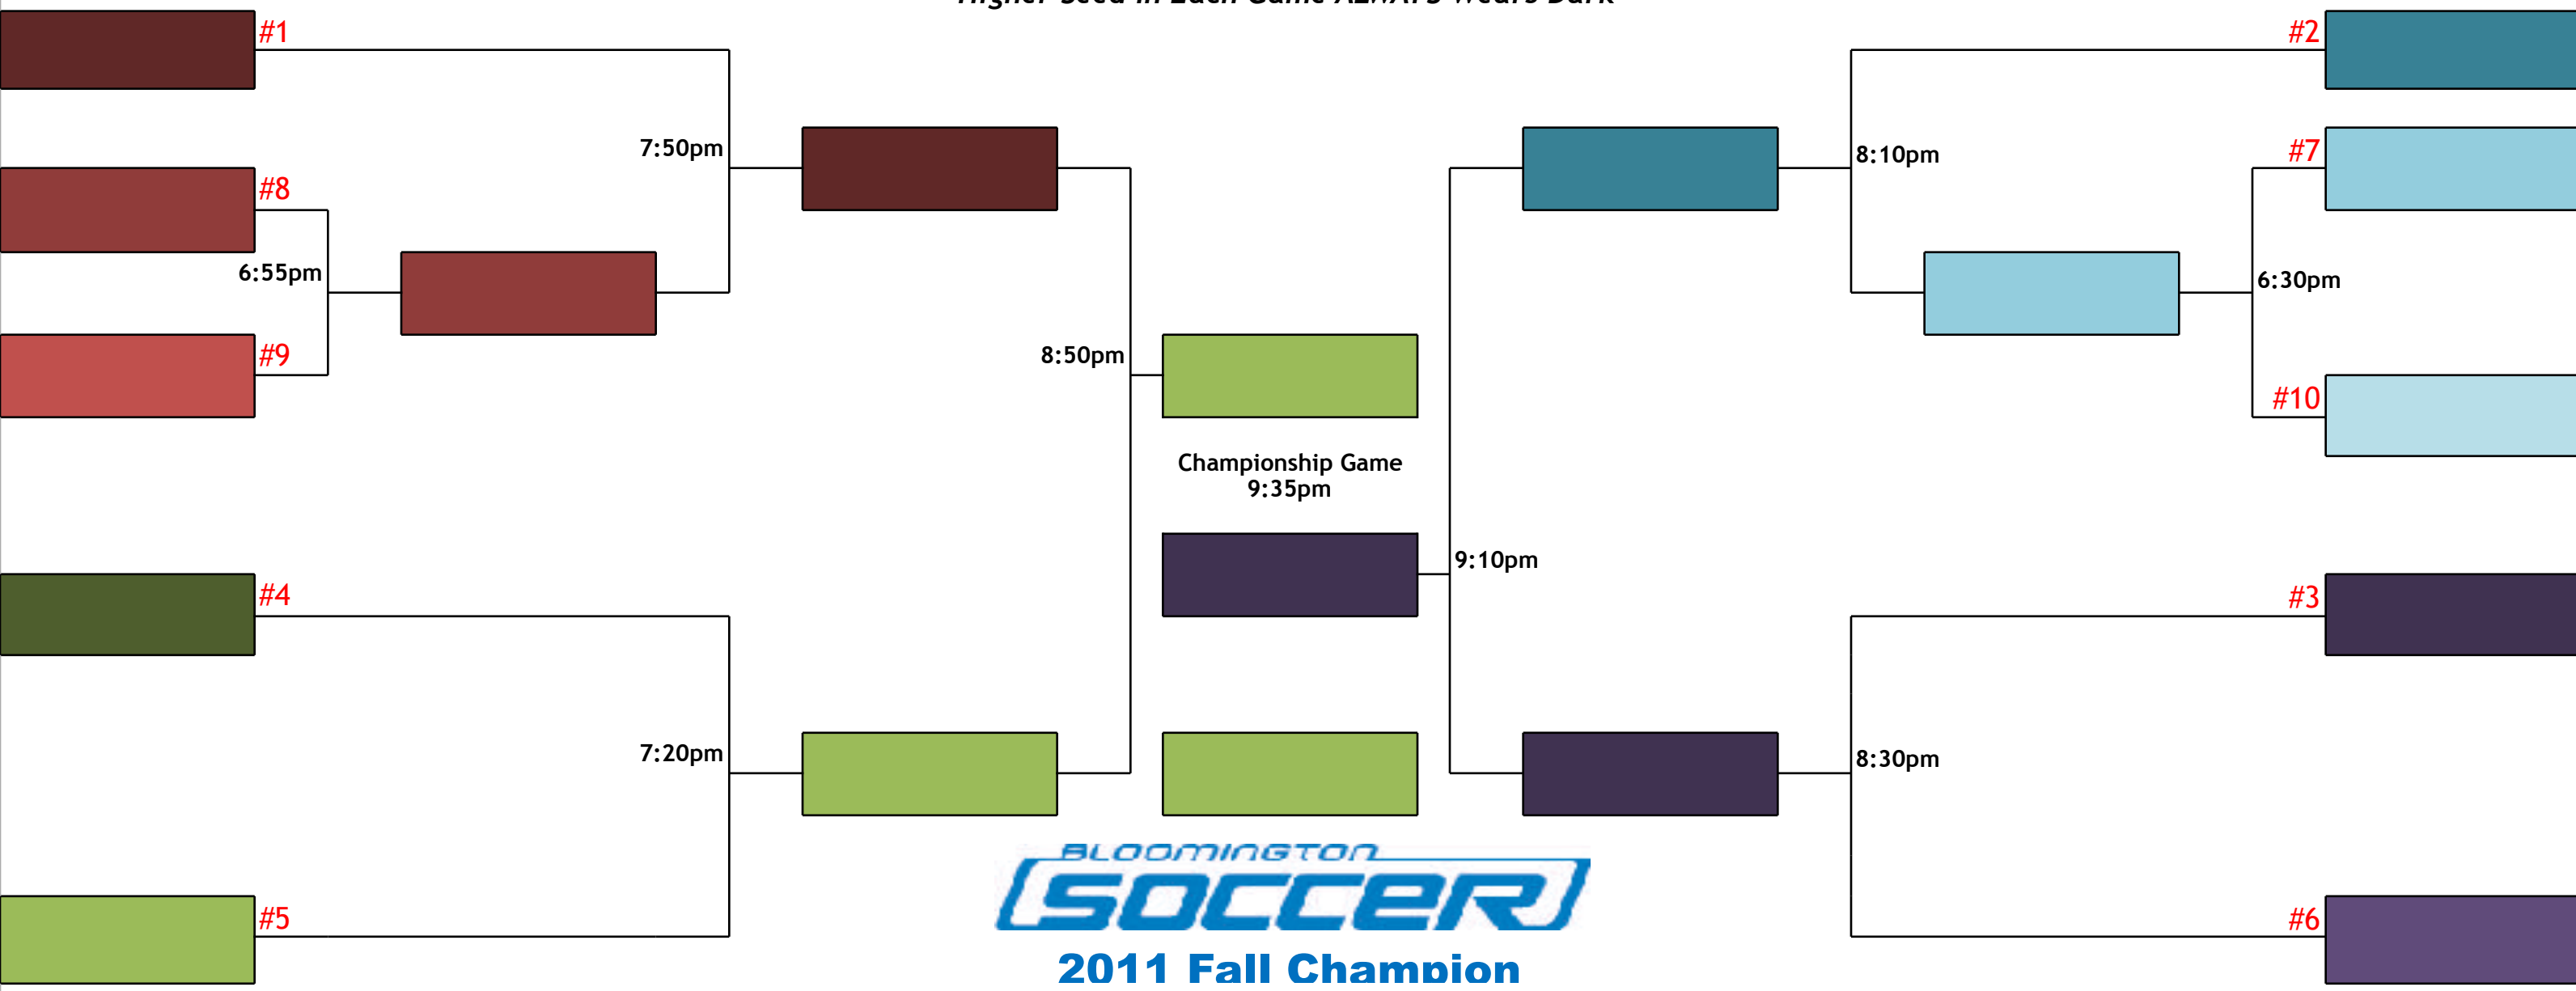

### SCORING

Teams earn 3 points for a WIN, 1 for a TIE  
Teams earn 1 point for each goal scored  
(5 "goal" points max)

### STANDINGS

Team point totals after game 7 determine tournament seed

Tie Breaker: W/L, Head-to-Head, GA & most-recent result

TOURNAMENT January 18, 2018  
Single-Elimination

6:30 PM	Tiki Taka	#1	G5	Winner G1
6:50PM	Meg City FC	#4	G6	Winner G3
7:10PM	En Fuego FC	#3	G7	Winner G2
7:30 PM	Team on 3	#2	G8	Winner G4
8:00PM	Winner G5		G9	Winner G6
8:30PM	Winner G7		G10	Winner G8
8:50 PM	Championship			Game

---

Higher Seed In Each Game ALWAYS Wears Dark

**TOURNAMENT PLAY Reminders:** Games Begin On-Time; Single-Elimination Format; All Games Are 20-Minutes On A Running Clock (No Halftime); Tied Games Settled With 3-v-3 On Golden Goal (Subs Permitted - GK Only On Dead Ball & From The Bench)  
 Cautions/Ejections: In Regulation, Same As Regular Season - In Overtime, Teams Play With At Least 2 Players For Duration Of Penalty (All Ejected Players Subject To Suspension Next Game)  
 Use Players Rostered To Your Team Only - Violation Will Result In A Forfeit  
 Note: Higher Seeds wear dark, lower seeds wear light