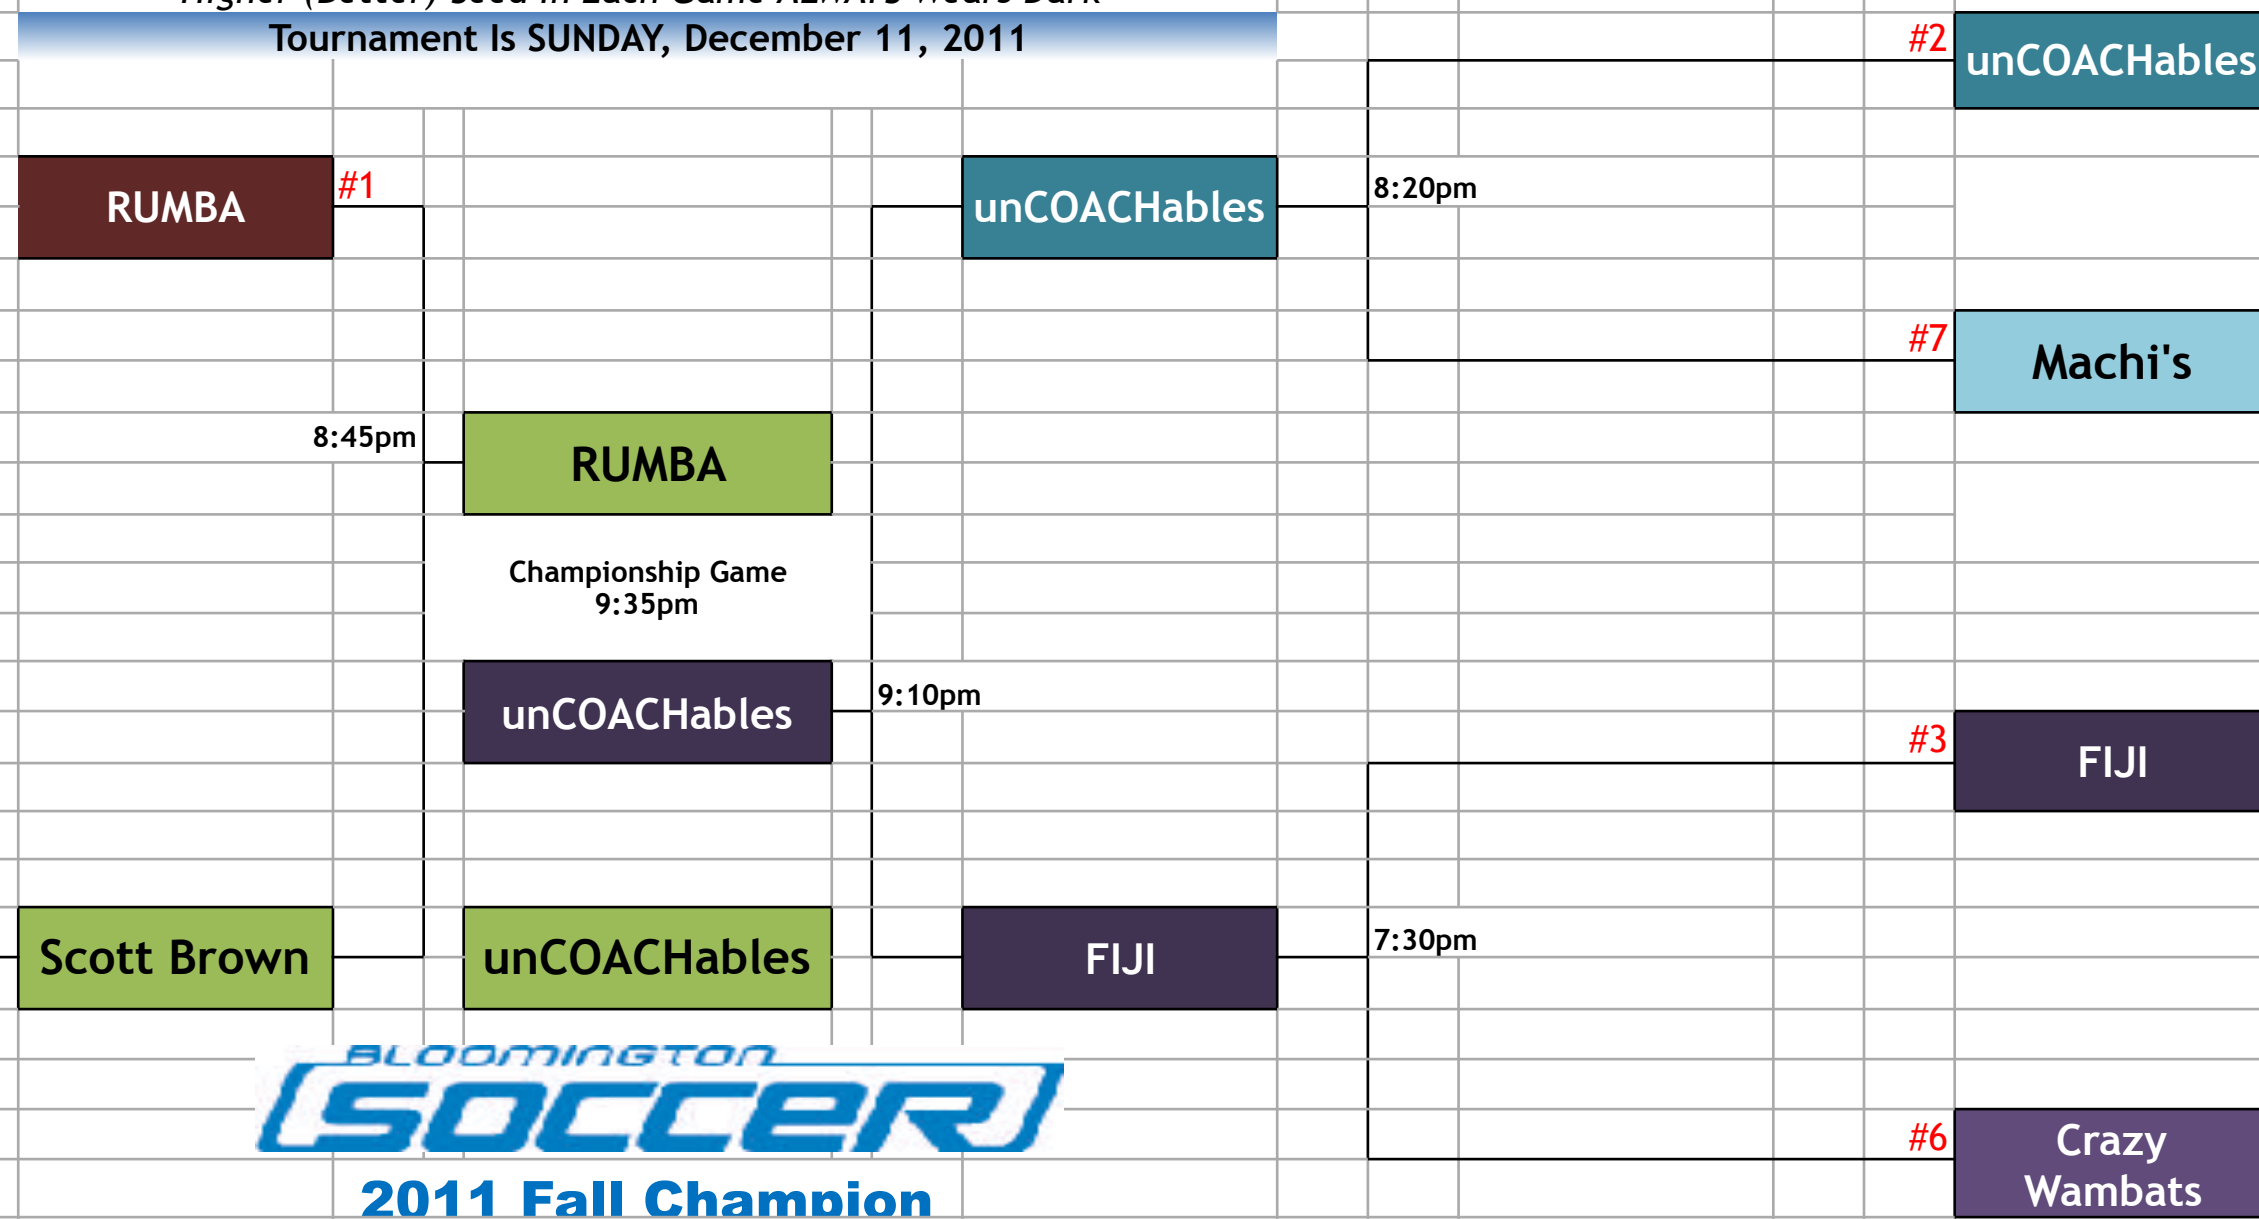

2011 Fall Champion

TOURNAMENT PLAY Reminders: Games Begin On-Time; Single-Elimination Format; All Games Are 20-Minutes On A Running Clock (No Halftime); Tied Games Settled With 3-v-3 On Golden Goal (Subs Permitted - GK Only On Dead Ball & From The Bench)

Cautions/Ejections: In Regulation, Same As Regular Season - In Overtime, Teams Play With At Least 2 Players For Duration Of Penalty (All Ejected Players Subject To Suspension Next Game)

Use Players Rostered To Your Team Only - Violation Will Result In A Forfeit

Note: Higher Seeds wear dark, lower seeds wear light