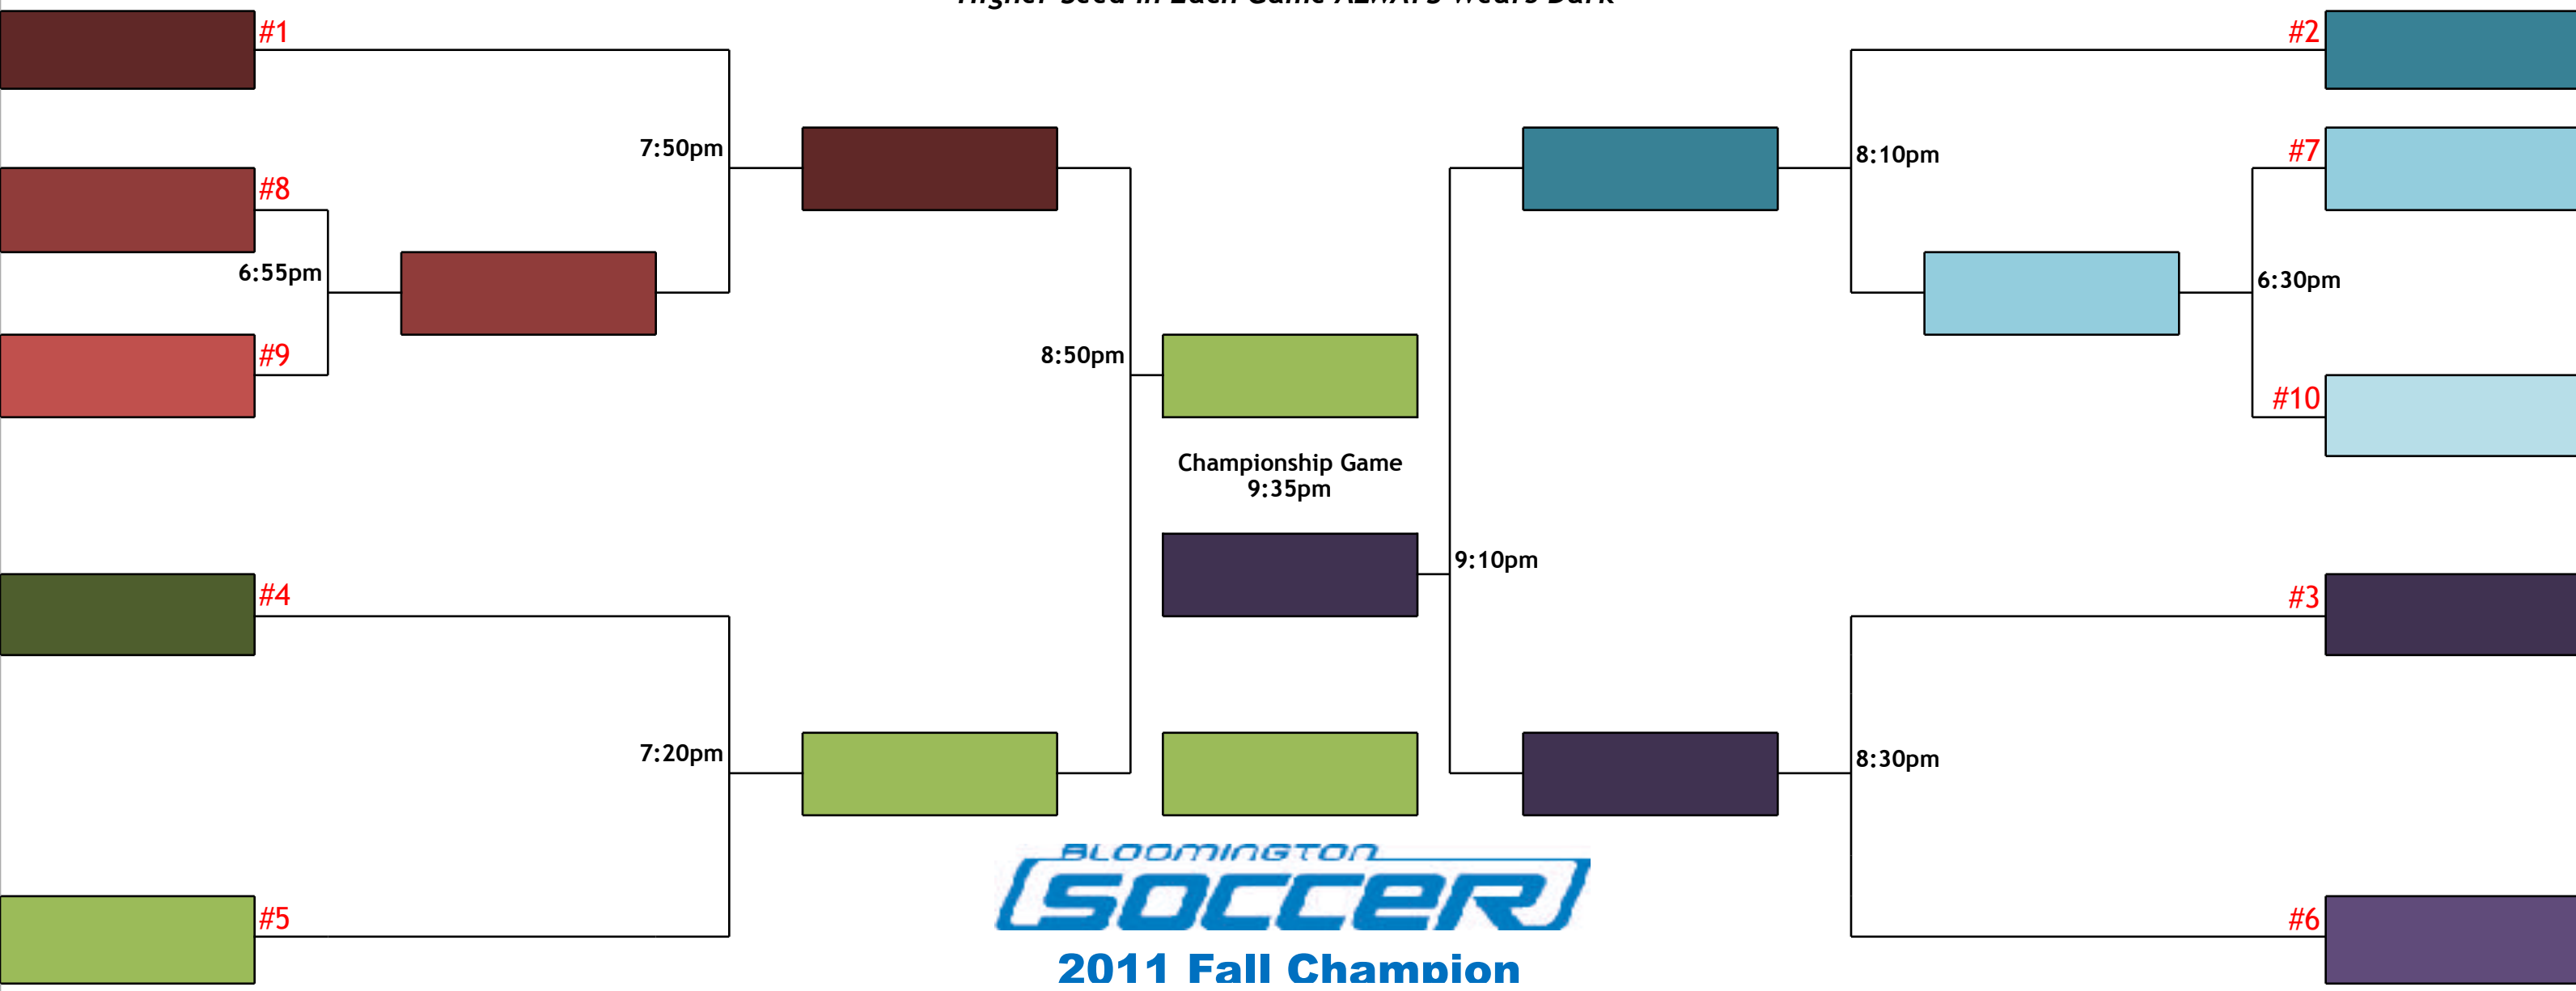

Higher Seed In Each Game ALWAYS Wears Dark

TOURNAMENT PLAY Reminders: Games Begin On-Time; Single-Elimination Format; All Games Are 20-Minutes On A Running Clock (No Halftime); Tied Games Settled With 3-v-3 On Golden Goal (Subs Permitted - GK Only On Dead Ball & From The Bench)